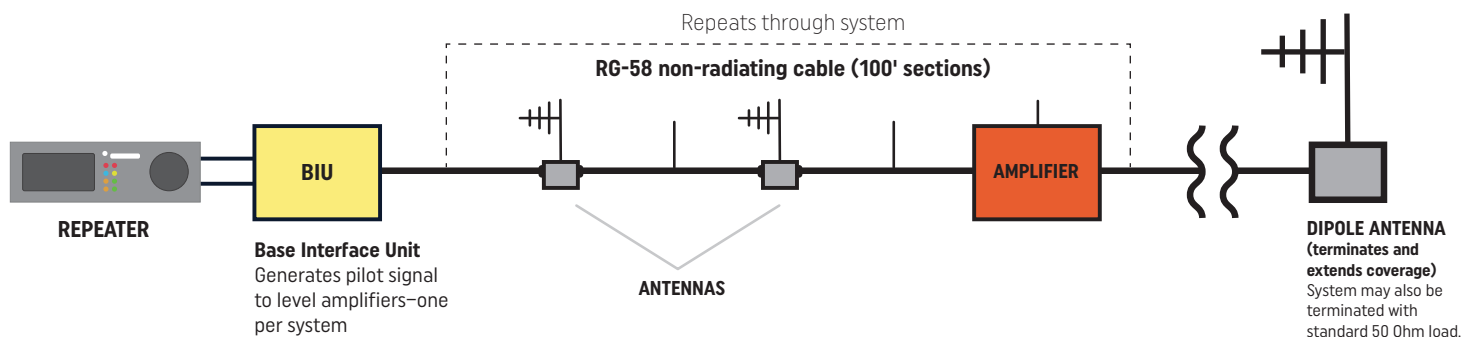

TEMPCOMM PORTABLE RADIO SYSTEM

Rental communications solution for short-term projects

You don't have to give up continuous radio coverage for temporary projects. The first of its kind, Tunnel Radio's TempComm system offers all the benefits of a full-fledged confined space communications system in a modular, easy-to-install package:

- Easy deployment and retrieval in just a few hours
- Rugged, water resistant components and cases
- Damage-free installation with no drilling required
- Modular, scalable design delivers continuous coverage up to 1 mile long
- Dependable communication solution for increased safety and productivity
- Rental solution for short-term usage on your schedule
- Expert installation and training from a Tunnel Radio technician

Boost the safety and productivity of your team during inspections, construction work, or other short-term projects with our hassle-free solution.

Features

- Backup battery and chargers included
- RG-58 RF cable
- Antennae placed every 100 feet
- Software-Defined Amplifiers (SDA) with auto-adjust capabilities
- Base unit levels amplifiers and repeater maintains contact with team above ground
- Battery operated system runs for up to 1 business week (12 hour days) on a single charge
- All RF is isolated to underground working areas, so no FCC licensing is required

TempComm delivers continuous underground connectivity in a portable, easy-to-install package.

Have an inspection or short-term project coming up?

Contact us today find out how our temporary communications system can help you improve communication, worker safety, and productivity.